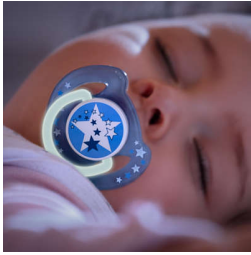

Highlights

Specifications

Glow in the dark handle