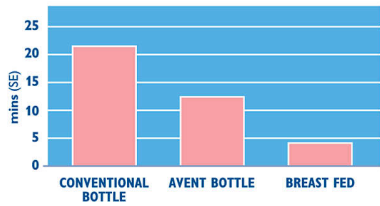

- Gently stimulates fast milk flow
- Patented Let-down Massage Cushion

BPA-Free

- Made from Polyether Sulfone (PES)

Highlights

Clinically proven to reduce colic

Duration of reported colic per 24 hours at 2 weeks