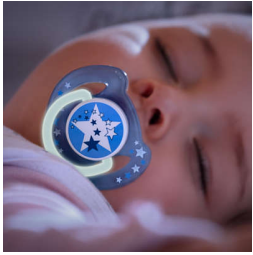

Convenient soothing at bedtime

Unique glow in the dark handle

Comfort your baby at bedtime with the Philips Avent Classic Night Time pacifier: our glow in the dark handle makes it easier to find at night. As they sleep, our orthodontic collapsible nipple respects your baby's natural oral development.

Comfortable silicone nipple

- Designed for natural oral development

Glow in the dark handle*

- Find glowing handle more easily at bedtime

Highlights

Glow in the dark handle

We know that getting your little one back to sleep is important. Our unique glow in the dark handle helps you find this pacifier without having to switch on the lights.*

Orthodontic nipple

Our collapsible silicone nipple has a symmetrical shape that respects your baby's palate, teeth and gums as he or she grows.

Made in the UK

You can be sure that your little one's comfort is in good hands. This pacifier was made at our award-winning site in the UK.*

Security handle

Our security handle lets you easily remove your baby's pacifier at any time. Even little hands can grab it!

Snap-on cap for hygiene

When the pacifier isn't in use, simply snap on the cap before storing to keep the nipple safe and clean.