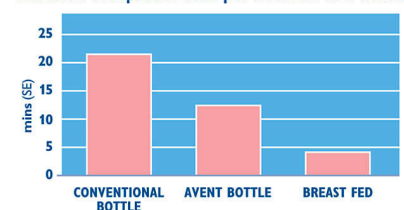

Combine breast and bottle

The wide breast shaped nipple promotes natural latch on similar to the breast, making it easy for your baby to combine breast and bottle feeding

Built-in Airflex Valve

The Avent Airflex Feeding Bottle uses an Airflex Valve which works with baby's natural feeding action.

Clinically proven to reduce colic

Duration of reported colic per 24 hours at 2 weeks

A clinical trial demonstrated that at 2 weeks of age, babies fed with the Avent Bottle experienced less colic than babies fed with a conventional bottle. (www.philips.com/Avent).