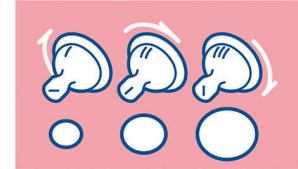

- Bottle design: Easy to assemble, Easy to clean, Easy to hold, Wide neck

What is included

- Airflex Feeding Bottle (330 ml): 3 pcs

Bottle

- Capacity: 330 oz

SCF646/37

Highlights

For thicker feeds

3m+

The variable flow nipple has a slot cut which provides an adjustable the flow rate. Flow rate can be varied by simply turning the bottle to align the I, II or III markings on the nipple with the baby's nose

Combine breast and bottle

The wide breast shaped nipple promotes natural latch on similar to the breast, making it easy for your baby to combine breast and bottle feeding

Built-in Airflex Valve

The Avent Airflex Feeding Bottle uses an Airflex Valve which works with baby's natural feeding action.