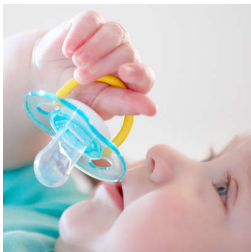

Designed for your baby's everyday comfort needs Pacifier for maximum comfort. Fun range

Help meet your little one's essential soothing needs around the clock with the Philips Avent Classic pacifier. Available in a range of colors, our orthodontic collapsible nipple respects your baby's natural oral development.

Highlights

Specifications

Orthodontic nipple

Our collapsible silicone nipple has a symmetrical shape that respects your baby's palate, teeth and gums as he or she grows.

Snap-on cap for hygiene

When the pacifier isn't in use, simply snap on the cap before storing to keep the nipple safe and clean.

Made in the UK

You can be sure that your little one's comfort is in good hands. This pacifier was made at our award-winning site in the UK.*

Easy to sterilize

Keeping your little one's Soothies and pacifiers clean is easy. Simply put them in your sterilizer or submerge in boiling water.

Security handle

Our security handle lets you easily remove your baby's pacifier at any time. Even little hands can grab it!

Hygiene

Can be sterilized
Dishwasher safe
Easy to clean

Safety

BPA-free
Safety ring handle