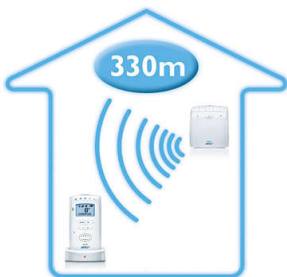

Extended operating range

With a range of 330m, belt clip and neck cord so you can be fully mobile in and around the home