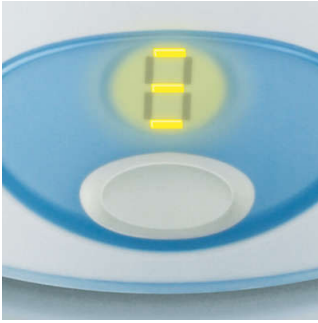

Philips Avent
Digital Steam Steriliser

220-240 V

SCF276/29

Always ready when you are

Advanced technology for 24 hour sterilisation

The Philips Avent Digital Steam Steriliser works quickly and continuously, keeping contents sterile until you need them, giving you more time to get on with your day.

Easy to use

- Just add water, load and select the mode

Keeps you informed

- Advanced digital display and sound alerts

Large capacity

- Holds up to six Philips Avent Bottles

Ready when you are

- Keeps contents sterile day and night

Fast

- Contents are sterile and ready to use in approx. 6 min.

PHILIPS
AVENT

Highlights

Advanced digital display

The display and sound alerts tell you when sterilisation is complete and how long items will remain sterile. The display also lets you know when you have filled the steriliser with too little or too much water, so you can always be sure that sterilising has been completed accurately and reliably.

Just add water and select mode

Aside from its advanced functionality, the Digital Steriliser is simple and straightforward to use. Just add water, load the steriliser with your bottles, breast pump or accessories, and select the mode. Mode 1 lets you run a single sterilising cycle, which is useful when you want to take all the items out in one go. Mode 2 is for 24 hour sterilising, which is very convenient when you want to leave the items in the steriliser overnight or when you want to take out only one bottle for every feed. No matter what your routine will be, this steriliser will make the daily sterilising task easier.