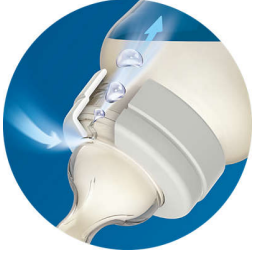

Our Anti-colic teat is designed for uninterrupted feeding. Air is vented into the bottle and away from the baby's tummy. The ribbed texture prevents teat collapse and reduces feeding interruptions and discomfort.

Other benefits

- Compatible range from breastfeeding to cup
- Different teat flow rates available
- This teat is BPA free

Clinically proven to reduce colic and discomfort*

- Anti-colic valve proven to reduce colic*
- 60% less fussing at night*
- Teat shape designed for secure latch
- Ribbed texture prevents collapse for uninterrupted feeding

Highlights

Less colic

Our anti-colic valve is designed to keep air away from your baby's tummy to reduce colic and discomfort. As your baby feeds, the valve integrated into the teat flexes to allow air into the bottle to prevent vacuum build up and vents it towards the back of the bottle. It keeps air in the bottle and away from baby's tummy to help reduce colic and discomfort.

Uninterrupted feeding

The teat shape allows a secure latch and the ribbed texture helps prevent teat collapse for uninterrupted, comfortable feeding.

Secure latch

Teat shape designed for secure latch

Fits your baby's growing needs