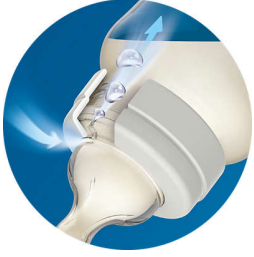

Our Anti-colic teat is designed for uninterrupted feeding. Air is vented into the bottle and away from the baby's tummy. The ribbed texture prevents teat collapse and reduces feeding interruptions and discomfort.

Other benefits

- Compatible range from breastfeeding to cup
- Different teat flow rates available
- This teat is BPA free

Clinically proven to reduce colic and discomfort*

- Anti-colic valve proven to reduce colic*
- 60% less fussing at night*
- Teat shape designed for secure latch
- Ribbed texture prevents collapse for uninterrupted feeding

Highlights

Less colic

Our anti-colic valve is designed to keep air away from your baby's tummy to reduce colic and discomfort. As your baby feeds, the valve integrated into the teat flexes to allow air into the bottle to prevent vacuum build up and vents it towards the back of the bottle. It keeps air in the bottle and away from baby's tummy to help reduce colic and discomfort.

Uninterrupted feeding

The teat shape allows secure latch and the ribbed texture helps prevent teat collapse for uninterrupted, comfortable feeding.

Secure latch

The nipple is designed not to collapse, for a secure latch and uninterrupted feeding.