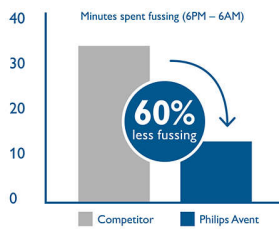

Less fussing