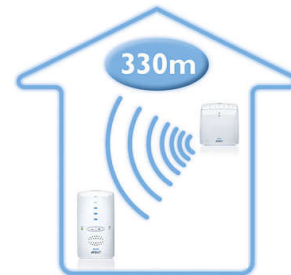

Extended operating range

With a range of 330m you can be fully mobile in and around the home