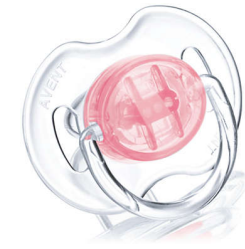

PHILIPS

AVENT

Night Time Pacifiers

6-18m

SCF131/42

Glow in the dark

With unique glow in the dark handle.

Avent orthodontic, collapsible and symmetrical nipples respect the natural development of baby's palate, teeth and gums . All Avent pacifiers are made of silicone and are taste and odour-free. Colours are subject to change.

Benefits and features:

- Orthodontic, symmetrical collapsible nipple
- User-friendly silicone teats
- Snap-on protective cap
- Security ring handle
- Shield ventilation holes

Highlights

Orthodontic, symmetrical collapsible teat

Flat, drop-shaped symmetrical teats respect the natural development of your baby's palate, teeth and gums, even if the pacifier ends up upside-down in the mouth.

User-friendly silicone teats

Silicone is taste and odor-free so it's more likely to be accepted by your baby.

Snap-on protective cap

To keep sterilized nipples hygienic

Security ring handle

For easy removal of the Philips Avent pacifier at any time

Shield ventilation holes

Ventilation holes in the shield prevent saliva build-up and reduce the risk of skin irritation.