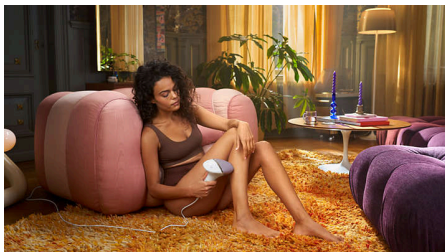

SenseIQ technology

Lumea 8000 Series has five easily adjustable light settings. Our SmartSkin sensor reads your skin tone and helps you find the most comfortable setting. Intelligent attachments adapt treatment for each body area.

Extra-long cable

Convenient to use thanks to an extra long cable for easy access and enhanced maneuverability.

4 smart attachments

Specially designed attachments perfectly fit the curves of your body and trigger the most effective programmes for each body area when they are connected. Face: Flat design and small window with UV filter. Body: Curved inward with a large window. Bikini and Armpit: Curved outward for hard-to-reach areas.