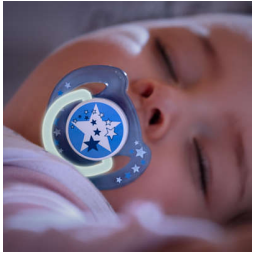

Highlights

Glow in the dark handle