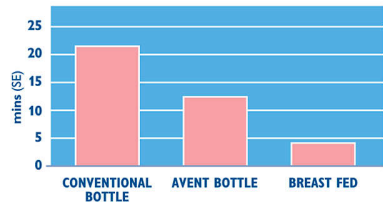

- Gently stimulates fast milk flow
- Patented Let-down Massage Cushion

BPA-Free

- Made from Polyether Sulfone (PES)

Highlights

Clinically proven to reduce colic

Duration of reported colic per 24 hours at 2 weeks