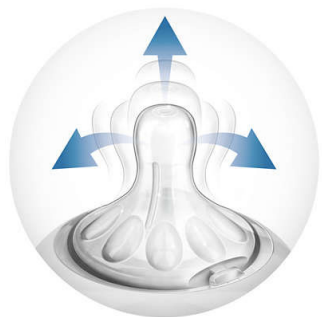

PHILIPS
AVENT

Natural nipple
2 pieces Medium flow, 3m+

Highlights

Natural latch on

The wide breast shaped nipple promotes natural latch on similar to the breast, making it easy for your baby to combine breast and bottle feeding.

Unique comfort petals

Petals inside the nipple increase softness and flexibility without nipple collapse. Your baby will enjoy a more comfortable and contented feed.

Advanced anti-colic valve

Innovative twin valve designed to reduce colic and discomfort by venting air into the bottle and not baby's tummy.

BPA free

This nipple is made from silicone - a BPA-free material (Following EU directive 2011/8/EU)

Different flow rates

Philips Avent offers four different flow rates to keep up with your baby's growth. Remember that age indications are approximate as babies develop at different rates. Philips Avent offers the newborn flow nipple with 1 hole (0M+), the slow flow nipple with 2 holes (1M+), the medium flow nipple with 3 holes (3M+) and the fast flow nipple with 4 holes (6M+). All nipples are available in twin packs.