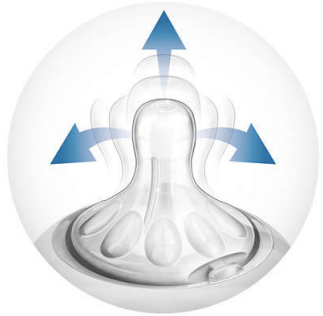

PHILIPS
AVENT

Natural nipple
2 pieces Variable flow, 3m+

Highlights

Natural latch on

The wide breast shaped nipple promotes natural latch on similar to the breast, making it easy for your baby to combine breast and bottle feeding.

Unique comfort petals

Petals inside the nipple increase softness and flexibility without nipple collapse. Your baby will enjoy a more comfortable and contented feed.

Advanced anti-colic valve

Innovative twin valve designed to reduce colic and discomfort by venting air into the bottle and not baby's tummy.

BPA free

This nipple is made from silicone - a BPA-free material (Following EU directive 2011/8/EU)

Different flow rates

Philips Avent offers four different flow rates to keep up with your baby's growth. Remember that age indications are approximate as babies develop at different rates. Philips Avent offers the newborn flow nipple with 1 hole (0M+), the slow flow nipple with 2 holes (1M+), the medium flow nipple with 3 holes (3M+) and the fast flow nipple with 4 holes (6M+). All nipples are available in twin packs.