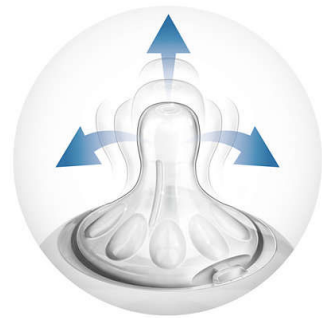

(3M+) and the fast flow nipple with 4 holes (6M+). All nipples are available in twin packs.

Natural latch on

The wide breast shaped nipple promotes natural latch on similar to the breast, making it easy for your baby to combine breast and bottle feeding.

Thick Feed - Natural

With the thick feed nipple, you can feed your baby with thicker feeds, following his developed feeding needs. We recommend to use this nipple for thicker feeds such as AR (thickened) milk, milk mixed with baby rice, milk mixed with baby food, puree, soup...

Unique comfort petals

Petals inside the nipple increase softness and flexibility without nipple collapse. Your baby will enjoy a more comfortable and contented feed.

SCF656/27

Specifications

Development stages