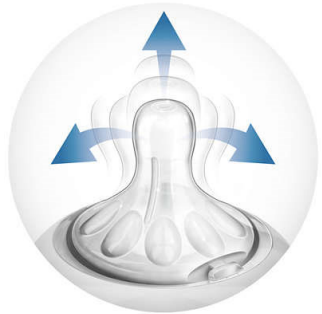

PHILIPS
AVENT

Natural nipple
2 pieces Fast flow, 6m+

Highlights

Natural latch on

The wide breast shaped nipple promotes natural latch on similar to the breast, making it easy for your baby to combine breast and bottle feeding.

Unique comfort petals

Petals inside the nipple increase softness and flexibility without nipple collapse. Your baby will enjoy a more comfortable and contented feed.

Advanced anti-colic valve

Innovative twin valve designed to reduce colic and discomfort by venting air into the bottle and not baby's tummy.

BPA free

This nipple is made from silicone - a BPA-free material (Following EU directive 2011/8/EU)

Different flow rates

Philips Avent offers four different flow rates to keep up with your baby's growth. Remember that age indications are approximate as babies develop at different rates. Philips Avent offers the newborn flow nipple with 1 hole (0M+), the slow flow nipple with 2 holes (1M+), the medium flow nipple with 3 holes (3M+) and the fast flow nipple with 4 holes (6M+). All nipples are available in twin packs.

Material

- Nipple: Silicone, BPA free*

What is included

- Soft, Fast Flow nipple: 2 pcs

Nipple

- Flow speed: Fast flow
- Holes: 4 holes
- Months: 6m+

Functions

- Anti-colic valve: Advanced anti-colic system
- Latch on: Easy combine breast and bottle, Natural latch on
- Nipple: Unique comfort petals, Extra soft and flexible teat