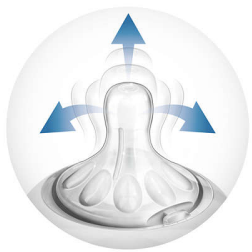

Vents air away from your baby's tummy

- Advanced anti-colic system with innovative twin valve

Other benefits

- Different flow rates for the most comfortable feed
- Compatible with Philips Avent Natural feeding bottle

Highlights

Natural latch on

The wide breast shaped nipple promotes natural latch on similar to the breast, making it easy for your baby to combine breast and bottle feeding.

Unique comfort petals

Petals inside the nipple increase softness and flexibility without nipple collapse. Your baby will enjoy a more comfortable and contented feed.

Advanced anti-colic valve

Innovative twin valve designed to reduce colic and discomfort by venting air into the bottle and not baby's tummy.

BPA free

This nipple is made from silicone - a BPA-free material (Following EU directive 2011/8/EU)