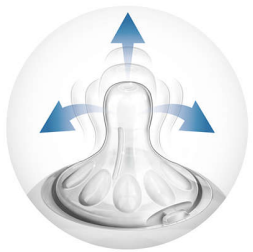

Highlights

Specifications

Natural latch on

The wide breast shaped nipple promotes natural latch on similar to the breast, making it easy for your baby to combine breast and bottle feeding.

Unique comfort petals

Petals inside the nipple increase softness and flexibility without nipple collapse. Your baby will enjoy a more comfortable and contented feed.

Advanced anti-colic valve

Innovative twin valve designed to reduce colic and discomfort by venting air into the bottle and not baby's tummy.

BPA free

This nipple is made from silicone - a BPA-free material (Following EU directive 2011/8/EU)

Different flow rates

Philips Avent offers four different flow rates to keep up with your baby's growth. Remember that age indications are approximate as babies develop at different rates. Philips Avent offers the newborn flow nipple with 1 hole (0M+), the slow flow nipple with 2 holes (1M+), the medium flow nipple with 3 holes (3M+) and the fast flow nipple with 4 holes (6M+). All nipples are available in twin packs.