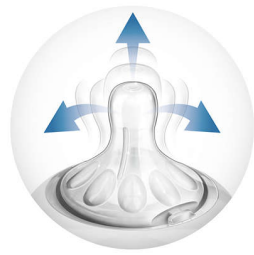

Natural latch on

The wide breast shaped nipple promotes natural latch on similar to the breast, making it easy for your baby to combine breast and bottle feeding.

Thick Feed - Natural

With the thick feed nipple, you can feed your baby with thicker feeds, following his developed feeding needs. We recommend to use this nipple for thicker feeds such as AR (thickened) milk, milk mixed with baby rice, milk mixed with baby food, puree, soup...

Unique comfort petals

Petals inside the nipple increase softness and flexibility without nipple collapse. Your baby will enjoy a more comfortable and contented feed.

Specifications

Development stages

Stage: 6 - 12 months

Material

Nipple: BPA free*, Silicone

What is included

Soft, Variable Flow Nipple: 2 pcs

Soft, Thick Feed Nipple: 2 pcs

Design

Nipple design: Breast shaped nipple, Unique comfort petals, Extra wide

Nipple

Flow speed: Fast flow

Holes: Slot hole

Months: 6m+

Functions

Nipple: Extra soft and flexible teat, Unique comfort petals

Functions

Anti-colic valve: Advanced anti-colic system

Latch on: Easy combine breast and bottle, Natural latch on