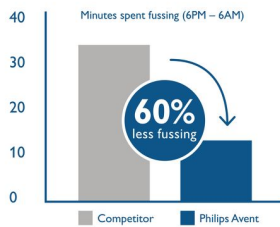

Less fussing

Sleep and nutrition are vital to your baby's health and happiness. A randomised clinical trial was carried out to see whether infant baby bottle design affects "infant behavior". The Philips Avent Classic baby bottle was shown to significantly reduce fussing by approximately 28 minutes a day as compared to the comparator bottle (46 min vs 74 min, p=0.05) This was especially true during the night-time.*