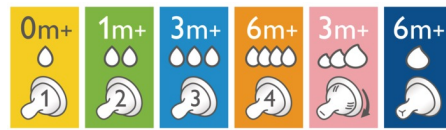

## Flexible, anti-collapse design

Petals and ridges inside the teat allow flexibility without collapse, for an uninterrupted feed.

## Anti-colic valve

Anti-colic valve designed to keep air away from your baby's tummy, to help reduce colic and discomfort.

## Choosing the right teat

The Philips Avent Natural range offers different teat softness and increasing flow rates for every development stage of your baby.