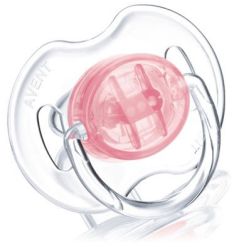

PHILIPS

AVENT

Night Time Pacifiers

0-3m

SCF123/17

Glow in the dark

With unique glow in the dark handle.

Avent orthodontic, collapsible and symmetrical nipples respect the natural development of baby's palate, teeth and gums. All Avent pacifiers are made of silicone and are taste and odour-free. Colours are subject to change.

Orthodontic nipple

- Orthodontic, symmetrical collapsible nipple

Odorless and taste-free

- User-friendly silicone nipples

Hygiene

- Snap-on protective cap

Safety

- Security ring handle

Highlights

Security ring handle

For easy removal of the Philips Avent pacifier at any time

Snap-on protective cap

To keep sterilized nipples hygienic

Specifications

Country of origin

England

What is included

Silicone Pacifier: 2 pcs

Snap-on protective cap: 2 pcs

Development stages

Stage: 0 - 6 months