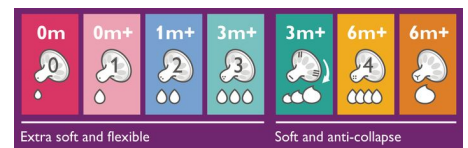

Fits your baby's growing needs

The Philips Avent range offers different teats for every development stage of your baby. With different teat softness, flexibility and design and with increasing flow rates that keep up with your baby's growth and development. Remember that age indications are approximate as babies develop at different rates.

asimpleswitch.com

Philips Green Logo

Philips Green Products can reduce costs, energy consumption and CO2 emissions. How? They offer a significant environmental improvement in one or more of the Philips Green Focal Areas – Energy efficiency, Packaging, Hazardous substances, Weight, Recycling and disposal and Lifetime reliability.