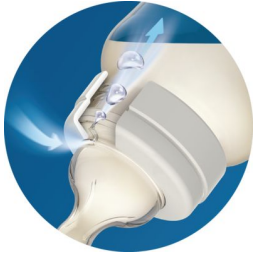

asimpleswitch.com

Highlights

Less colic

Unlike other bottles, the clinically proven anti-colic system is integrated into the teat, making it easier to assemble the bottle correctly. As your baby feeds, the unique valve on the teat opens to allow air into the bottle instead of your baby's tummy.