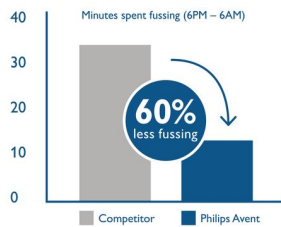

Less fussing

Sleep and nutrition are vital to your baby's health and happiness. A randomised clinical trial was carried out to see whether infant baby bottle design affects "infant behavior". The Philips Avent Classic baby bottle was shown to significantly reduce fussing by approximately 28 minutes a day as compared to the comparator bottle (46 min vs 74 min, $p=0.05$). This was especially true during the night-time.*