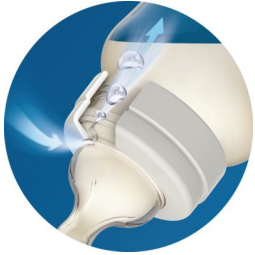

Clinically proven to reduce colic and discomfort*

- Anti-colic valve proven to reduce colic*
- 60% less fussing at night*
- Ribbed texture prevents collapse for uninterrupted feeding
- Teat shape designed for secure latch

Easy to use, clean and assemble

- Leak-free design
- Wide neck bottle with rounded corner for easy cleaning
- Easy to clean and assemble with few parts
- Easy to hold

Other benefits

- Compatible range from breastfeeding to cup
- This bottle is BPA free
- Different teat flow rates available

asimpleswitch.com

Highlights

Less colic

Our anti-colic valve is designed to keep air away from your baby's tummy to reduce colic and discomfort. As your baby feeds, the valve integrated into the teat flexes to allow air into the bottle to prevent vacuum build up and vents it towards the back of the bottle. It keeps air in the bottle and away from baby's tummy to help reduce colic and discomfort.

Uninterrupted feeding

The teat shape allows secure latch and the ribbed texture helps prevent teat collapse for uninterrupted, comfortable feeding.

Secure latch

Teat shape designed for secure latch

Leak-free design