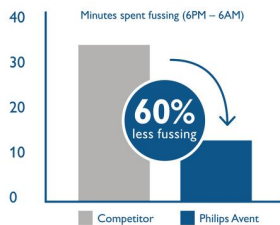

Less fussing

Philips Avent Anti-colic bottle reduces fussing. Babies fed with Philips Avent Anti-colic bottles experienced 60% less fussing at night, than babies fed with a competitor's anti-colic bottle.*