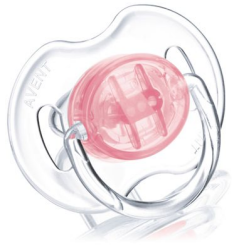

PHILIPS

AVENT

Night Time Pacifiers

3-6 m

SCF127/17

Glow in the dark

With unique glow in the dark handle.

Avent orthodontic, collapsible and symmetrical nipples respect the natural development of baby's palate, teeth and gums. All Avent pacifiers are made of silicone and are taste and odour-free. Colours are subject to change.

Orthodontic nipple

- Orthodontic, symmetrical collapsible nipple

Odorless and taste-free

- User-friendly silicone nipples

Hygiene

- Snap-on protective cap

Safety

- Security ring handle

Highlights

Security ring handle

For easy removal of the Philips Avent pacifier at any time

Snap-on protective cap

To keep sterilized nipples hygienic

Specifications

Country of origin

England

What is included

Silicone Pacifier: 2 pcs

Snap-on protective cap: 2 pcs

Development stages

Stage: 0 - 6 months