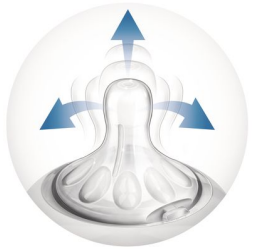

#### **Easy to hold and grip in any direction**

- Ergonomic shape for maximum comfort
- Simple to use and clean, quick and easy assembly

## Natural latch on

The wide breast shaped teat promotes natural latch on similar to the breast, making it easy for your baby to combine breast and bottle feeding.

## Unique comfort petals

Petals inside the teat increase softness and flexibility without teat collapse. Your baby will enjoy a more comfortable and contented feed.