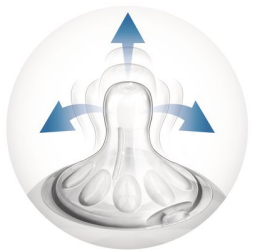

## Natural latch on

The wide, breast-shaped teat promotes natural latch-on similar to the breast, making it easy for your baby to combine breast and bottle feeding.

## Ergonomic shape

Due to the unique shape, the bottle is easy to hold and grip in any direction for maximum comfort, even for baby's tiny hands.

## Unique comfort petals

Petals inside the teat increase softness and flexibility without teat collapse. Your baby will enjoy a more comfortable and contented feed.