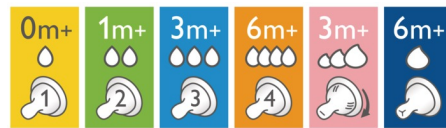

Highlights

Natural latch on

The wide breast shaped teat promotes a natural latch on similar to the breast, making it easy for your baby to combine breast and bottle feeding.

Anti-colic valve

Anti-colic valve designed to keep air away from your baby's tummy, to help reduce colic and discomfort.

Simple to use and clean

Wide bottle neck makes filling and cleaning easy. Only a few parts for quick and simple assembly.

Ultra soft teat

The teat has an ultra soft texture, designed to mimic the feel of the breast.

Choosing the right teat

The Philips Avent Natural range offers different teat softness and increasing flow rates for every development stage of your baby.

Compatibility across the range

Mix and match our breast pump, bottle and cup parts, and create the product that works for you, when you need it!

Flexible spiral design

Flexible spiral design, combined with our unique comfort petals to create a flexible teat, allowing for a more natural feed without teat collapse.

Ergonomic shape

Due to the unique shape, the bottle is easy to hold and grip in any direction for maximum comfort, even for baby's tiny hands.