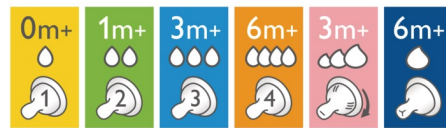

Vents air away from your baby's tummy

- Anti-colic valve designed to reduce colic and discomfort

Other benefits

- Teats with different flow rates available

Highlights

Specifications

Natural latch on

The wide breast shaped teat promotes a natural latch on similar to the breast, making it easy for your baby to combine breast and bottle feeding.

Soft and smooth silicone

Bite resistant and smooth teat designed for growing baby's changing needs.

Flexible, anti-collapse design

Petals and ridges inside the teat allow flexibility without collapse, for an uninterrupted feed.

Anti-colic valve

Anti-colic valve designed to keep air away from your baby's tummy, to help reduce colic and discomfort.

Choosing the right teat

The Philips Avent Natural range offers different teat softness and increasing flow rates for every development stage of your baby.

Material

Teat: Silicone, BPA free*

What is included

Soft, fast flow teat: 2 pcs

Development stages

Stage: 6m+

Functions

Latch on: Natural latch on, Easy combine breast and bottle