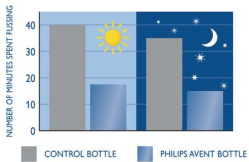

Significantly reduces fussing

Sleep and nutrition are vital to your baby's health and happiness. A randomised clinical trial was carried out to see whether infant baby bottle design affects "infant behavior". The Philips Avent Classic baby bottle was shown to significantly reduce fussing by approximately 28 minutes a day as compared to the comparator bottle (46 min vs 74 min, p=0.05) This was especially true during the night-time.**