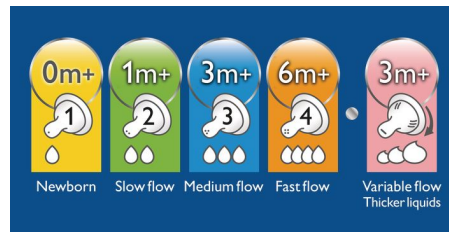

## Ergonomic shape

Due to the unique shape, the feeding bottle is easy to hold and grip in any direction for maximum comfort, even for baby's tiny hands.

## Unique anti-colic system

As your baby feeds, the unique valve on the nipple flexes to allow air into the bottle instead of your baby's tummy.\*

## Fits your baby's growing needs

Five different nipple flow rates are available.