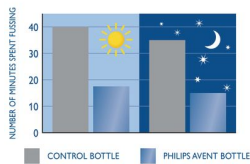

Highlights

Easy latch on

Unique valve on the nipple flexes to your baby's feeding rhythm. Milk will only flow at the pace chosen by your baby to minimize overeating and spit-up, burping and gas

Significantly reduces fussing