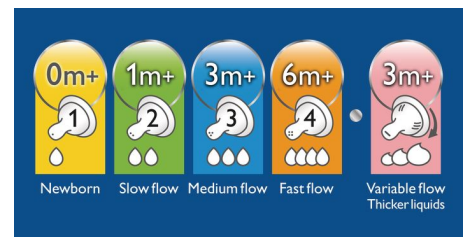

Fits your baby's growing needs

Five different nipple flow rates are available.