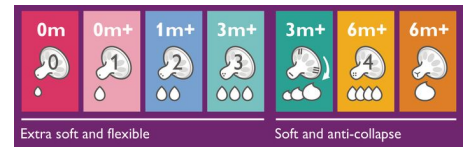

Fits your baby's growing needs

The Philips Avent range offers different teats for every development stage of your baby. With different teat softness, flexibility and design and with increasing flow rates that keep up with your baby's growth and development. Remember that age indications are approximate as babies develop at different rates.

asimpleswitch.com

Philips Green Logo

Philips Green Products can reduce costs, energy consumption and CO2 emissions. How? They offer a significant environmental improvement in one or more of the Philips Green Focal Areas – Energy efficiency, Packaging, Hazardous substances, Weight, Recycling and disposal and Lifetime reliability.