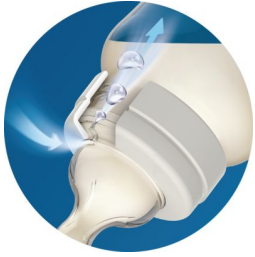

asimpleswitch.com

Highlights

Less colic

Unlike other bottles, the clinically proven anti-colic system is integrated into the teat, making it easier to assemble the bottle correctly. As your baby feeds, the unique valve on the teat opens to allow air into the bottle instead of your baby's tummy.