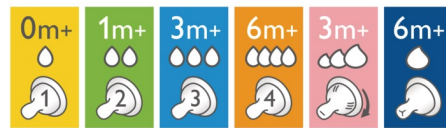

Highlights

Natural latch on

The wide breast shaped teat promotes a natural latch on similar to the breast, making it easy for your baby to combine breast and bottle feeding.

Ultra soft teat

The teat has an ultra soft texture, designed to mimic the feel of the breast.

Flexible spiral design

Flexible spiral design, combined with our unique comfort petals to create a flexible teat, allowing for a more natural feed without teat collapse.

Anti-colic valve

Anti-colic valve designed to keep air away from your baby's tummy, to help reduce colic and discomfort.

Choosing the right teat

The Philips Avent Natural range offers different teat softness and increasing flow rates for every development stage of your baby.

Ergonomic shape

Due to the unique shape, the bottle is easy to hold and grip in any direction for maximum comfort, even for baby's tiny hands.