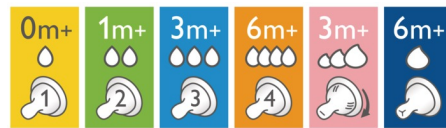

## Anti-colic valve

Anti-colic valve designed to keep air away from your baby's tummy, to help reduce colic and discomfort.

## Simple to use and clean

Wide bottle neck makes filling and cleaning easy. Only a few parts for quick and simple assembly.

## Ultra soft teat

The teat has an ultra soft texture, designed to mimic the feel of the breast.

## Choosing the right teat

The Philips Avent Natural range offers different teat softness and increasing flow rates for every development stage of your baby.