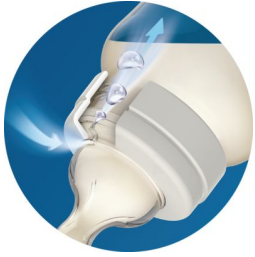

### Clinically proven to reduce colic and discomfort\*

- Anti-colic valve proven to reduce colic\*
- 60% less fussing at night\*
- Ribbed texture prevents collapse for uninterrupted feeding
- Teat shape designed for secure latch

### Easy to use, clean and assemble

- Leak-free design
- Easy to clean and assemble with few parts
- Easy to hold
- Wide neck bottle with rounded corner for easy cleaning

## Less colic

Our anti-colic valve is designed to keep air away from your baby's tummy to reduce colic and discomfort. As your baby feeds, the valve integrated into the teat flexes to allow air into the bottle to prevent vacuum build up and vents it towards the back of the bottle. It keeps air in the bottle and away from baby's tummy to help reduce colic and discomfort.