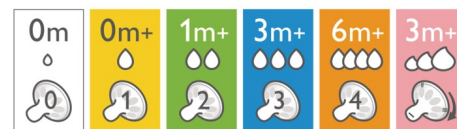

Choosing the right nipple

The Philips Avent Natural range offers different nipple softness and increasing flow rates for every development stage of your baby.