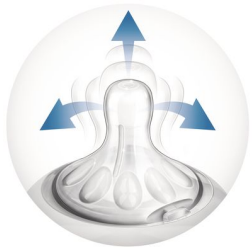

Vents air away from your baby's tummy

- Advanced anti-colic system with innovative twin valve

Easy to hold and grip in any direction

- Ergonomic shape for maximum comfort
- Simple to use and clean, quick and easy assembly

asimpleswitch.com

Highlights

Natural latch on

The wide breast shaped nipple promotes natural latch on similar to the breast, making it easy for your baby to combine breast and bottle feeding.

Unique comfort petals

Petals inside the nipple increase softness and flexibility without nipple collapse. Your baby will enjoy a more comfortable and contented feed.

Advanced anti-colic valve

Innovative twin valve designed to reduce colic and discomfort by venting air into the bottle and not baby's tummy.

Ergonomic shape

Due to the unique shape, the bottle is easy to hold and grip in any direction for maximum comfort, even for baby's tiny hands.

Simple to use and clean

Wide bottle neck makes filling and cleaning easy. Only a few parts for quick and simple assembly.