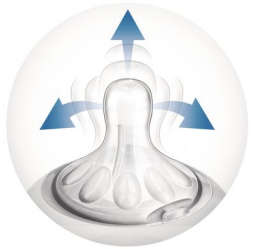

Vents air away from your baby's tummy

- Advanced anti-colic system with innovative twin valve

Easy to hold and grip in any direction

- Ergonomic shape for maximum comfort
- Simple to use and clean, quick and easy assembly

Highlights

Natural latch on

The wide breast shaped teat promotes natural latch on similar to the breast, making it easy for your baby to combine breast and bottle feeding.

Unique comfort petals

Petals inside the teat increase softness and flexibility without teat collapse. Your baby will enjoy a more comfortable and contented feed.

Advanced anti-colic valve

Innovative twin valve designed to reduce colic and discomfort by venting air into the bottle and not baby's tummy.

This bottle is BPA free*

The Philips Avent Natural bottle is made of BPA free* material (polypropylene).

Ergonomic shape

Extra comfortable shape, easy to hold and grip in any direction, even for baby's tiny hands.

Simple to use and clean

Wide bottle neck makes filling and cleaning easy. Only a few parts for quick and simple assembly.