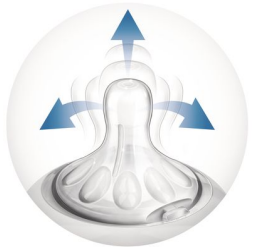

Vents air away from your baby's tummy

- Advanced anti-colic system with innovative twin valve

Easy to hold and grip in any direction

- Ergonomic shape for maximum comfort
- Simple to use and clean, quick and easy assembly

asimpleswitch.com

Highlights

Natural latch on

The wide breast shaped nipple promotes natural latch on similar to the breast, making it easy for your baby to combine breast and bottle feeding.

Unique comfort petals

Petals inside the nipple increase softness and flexibility without nipple collapse. Your baby will enjoy a more comfortable and contented feed.

Advanced anti-colic valve

Innovative twin valve designed to reduce colic and discomfort by venting air into the bottle and not baby's tummy.

Ergonomic shape

Due to the unique shape, the bottle is easy to hold and grip in any direction for maximum comfort, even for baby's tiny hands.

Simple to use and clean

Wide bottle neck makes filling and cleaning easy. Only a few parts for quick and simple assembly.