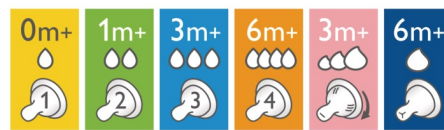

Highlights

Natural latch on

The wide breast shaped teat promotes a natural latch on similar to the breast, making it easy for your baby to combine breast and bottle feeding.

Soft and smooth silicone

Bite resistant and smooth teat designed for growing baby's changing needs.

Flexible, anti-collapse design

Petals and ridges inside the teat allow flexibility without collapse, for an uninterrupted feed.

Anti-colic valve

Anti-colic valve designed to keep air away from your baby's tummy, to help reduce colic and discomfort.

Choosing the right teat

The Philips Avent Natural range offers different teat softness and increasing flow rates for every development stage of your baby.

Ergonomic shape

Due to the unique shape, the bottle is easy to hold and grip in any direction for maximum comfort, even for baby's tiny hands.