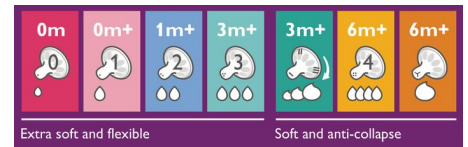

Ergonomic shape

Due to the unique shape, the bottle is easy to hold and grip in any direction for maximum comfort, even for baby's tiny hands.

Compatibility across the range

The high quality plastic Natural PA bottle is compatible with most Philips Avent breast pumps, spouts, sealing discs and cup tops. However, the handles are only compatible with the Philips Avent Natural PA high quality plastic bottle range, and they are not compatible with the Philips Avent Natural (PP) range. The handles are not recommended to use with glass feeding bottles.

Fits your baby's growing needs

The Philips Avent range offers different teats for every development stage of your baby. With different teat softness, flexibility and design and with increasing flow rates that keep up with your baby's growth and development. Remember that age indications are approximate as babies develop at different rates.