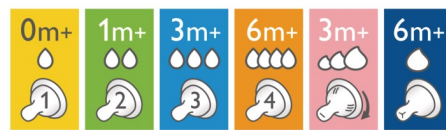

## Ultra soft teat

The teat has an ultra soft texture, designed to mimic the feel of the breast.

## Flexible spiral design

Flexible spiral design, combined with our unique comfort petals to create a flexible teat, allowing for a more natural feed without teat collapse.

## Anti-colic valve

Anti-colic valve designed to keep air away from your baby's tummy, to help reduce colic and discomfort.

## Choosing the right teat

The Philips Avent Natural range offers different teat softness and increasing flow rates for every development stage of your baby.