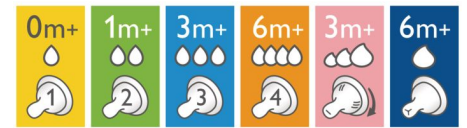

The unique bottle shape makes this bottle easy to hold and grip in any direction.

Easy to clean

With its wide neck and fewer parts, our bottle is easier to assemble and to clean quickly and thoroughly.

Growing up with your baby

The Philips Avent Anti-colic bottle range offers different teat flow rates to keep up with your baby's growth. Remember that age indications are approximate as babies develop at different rates. All teats are available in twin packs: Newborn, Slow, Medium, Fast and Variable Flow, and Thick feed.