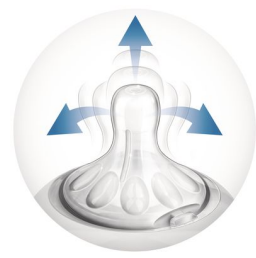

Curved brush head

Specially curved brush head and molded handle-tip reach the corners of all wide neck bottles, nipples and feeding products for thorough cleaning.

Natural latch on

The wide breast shaped nipple promotes natural latch on similar to the breast, making it easy for your baby to combine breast and bottle feeding.

Orthodontic nipple

Philips Avent flat, drop-shaped symmetrical nipples respect the natural development of your baby's palate, teeth and gums, even if the pacifier ends upside-down in the mouth.

Unique comfort petals

Petals inside the nipple increase softness and flexibility without nipple collapse. Your baby will enjoy a more comfortable and contented feed.

Soothie pacifier 0-3 months

Used by medical professionals to calm newborns. Hospital grade silicone one piece construction, highly durable.