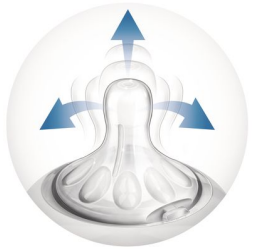

Vents air away from your baby's tummy

- Advanced anti-colic system with innovative twin valve

Easy to hold and grip in any direction

- Ergonomic shape for maximum comfort

Other benefits

- This bottle is BPA free*
- Available in different sizes
- Compatible with the Philips Avent Natural range
- Simple to use and clean, quick and easy assembly

Highlights

Natural latch on

The wide breast shaped nipple promotes natural latch on similar to the breast, making it easy for your baby to combine breast and bottle feeding.

Unique comfort petals

Petals inside the nipple increase softness and flexibility without nipple collapse. Your baby will enjoy a more comfortable and contented feed.

Advanced anti-colic valve

Innovative twin valve designed to reduce colic and discomfort by venting air into the bottle and not baby's tummy.

This bottle is BPA free*

The Philips Avent Natural bottle is made of BPA free* material (polypropylene).