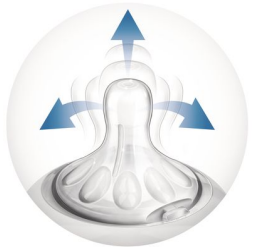

asimpleswitch.com

Highlights

Natural latch on

The wide breast shaped nipple promotes natural latch on similar to the breast, making it easy for your baby to combine breast and bottle feeding.

Unique comfort petals

Petals inside the nipple increase softness and flexibility without nipple collapse. Your baby will enjoy a more comfortable and contented feed.

Advanced anti-colic valve

Innovative twin valve designed to reduce colic and discomfort by venting air into the bottle and not baby's tummy.